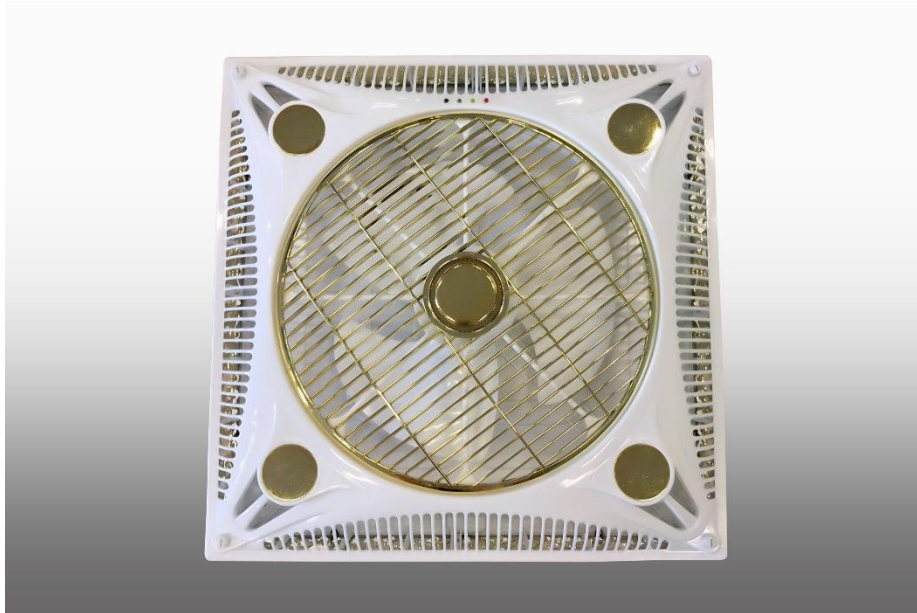

TRITONE

TR-SF60WH

RECESSED & SURFACE FAN 60" (595mmX595mm) (With 3Colors LED Lights)

Specifications:

Voltage: AC220-240V

Power: 82W

Frequency: 50/60Hz

Color: White/Gold

Packing: 1Pcs/ctn.

Speeds: 3